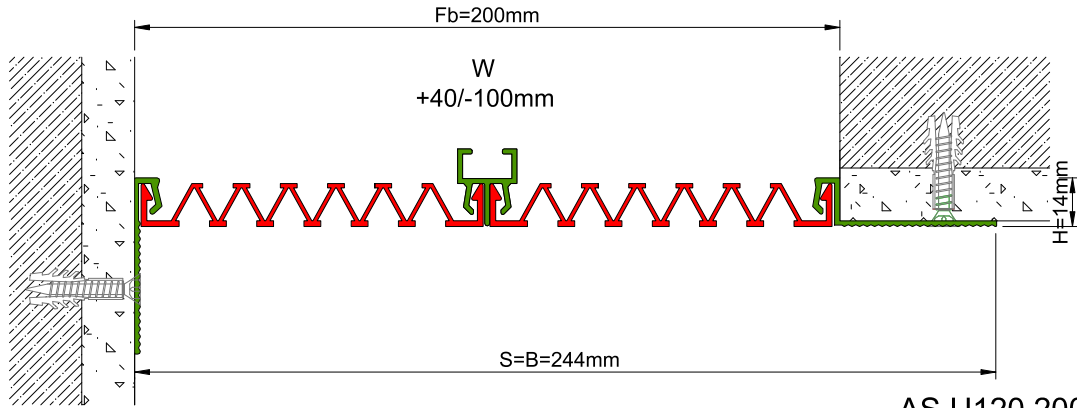

AS U120 surface mounted profile can easily be installed by means of screws to all types of wall & ceiling. Ribbed elastomeric gasket gains the profile a remarkable movement ability and compensates level differences on both sides of the wall. Slide-in gasket system lets the profile to be used at exterior applications as well as interior areas. Profiles up to 150 mm gap are applied with single gasket while the wider ones are with double gaskets joined with a connector profile.

\* Visuals are representative and the profile configuration may differ depending on the characteristics requested.

GASKET COLORS → **BLACK** → GREY → **BEIGE** → Custom Colors available.

LOCATION	MODEL	GAP (Fb) mm	HEIGHT (H) MM	OVERALL WIDTH (B) mm	VISIBLE WIDTH (S) mm	MOVEMENT (W) mm	LOAD CAPACITY	STANDARD LENGTH (mt)
Wall to Wall	AS U120-030	30	15	119	119	+10 / -6	N/A	3
	AS U120-050	50	15	139	139	+20 / -15	N/A	3
	AS U120-080	80	15	169	169	+40 / -30	N/A	3
	AS U120-100	100	15	189	189	+20 / -50	N/A	3
	AS U120-120	120	15	209	209	+60 / -50	N/A	3
	AS U120-150	150	15	239	239	+30 / -80	N/A	3
	AS U120-200	200	15	289	289	+40 / -100	N/A	3
	AS U120-200M	200	15	289	289	+40 / -100	N/A	3

Note: Please ask for different sizes

AS U120 200 H15V

AS U120 200 H15KV

Profil No Profile Number	AS U120 200	AS U120 200 K
Fb (mm)	200	200
H (mm) yaklaşık approx.	15	15
W± (mm) yaklaşık approx.	+40/-100	+40/-100
Renk Color	Alüminyum: Natürel, Fitiller: Siyah, gri,diğer Aluminum: Natural,Inserts:Black,gre,y,others	
Malzeme Material	Alüminyum, EPDM Kauçuk(siyah),Termoplastik Kauçuk (gri ve diğer) Aluminum, EPDM Rubber(black),Thermoplastic Rubber (grey and others)	
Standart Uzunluk Standard Length	3	