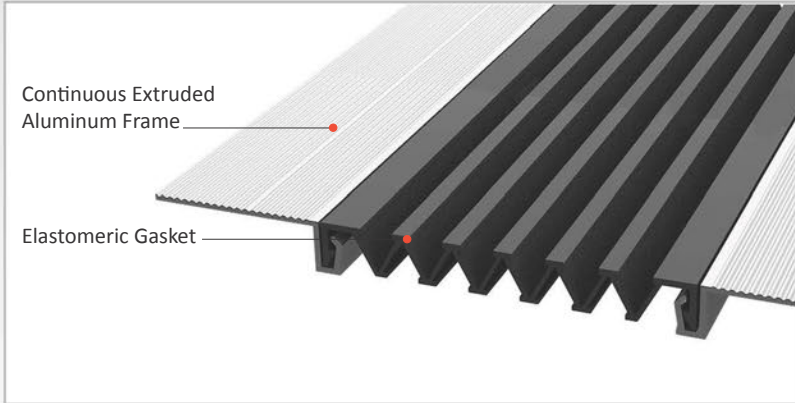

AS U120 surface mounted profile can easily be installed by means of screws to all types of wall & ceiling. Ribbed elastomeric gasket gains the profile a remarkable movement ability and compensates level differences on both sides of the wall. Slide-in gasket system lets the profile to be used at exterior applications as well as interior areas. Profiles up to 150 mm gap are applied with single gasket while the wider ones are with double gaskets joined with a connector profile.

- Application Areas** : Indoor & Outdoor / Wall & Ceiling
- Ideal for** : Shopping Malls, Airports, Residences, Hospitals, Hotels, Commercial & Public Buildings etc.
- Material** : Mill Finish Aluminum (Anodizing optional), EPDM (Only in Black Color) or TPE Gasket
- Aluminum Alloy** : 6063 AA-USA / EN AW 6063
- Optional Supplies** : Fire Barrier, Waterproof EPDM membrane

\* Visuals are representative and the profile configuration may differ depending on the characteristics requested.

GASKET COLORS → **BLACK** → GREY → **BEIGE** → Custom Colors available.

LOCATION	MODEL	GAP (Fb) mm	HEIGHT (H) MM	OVERALL WIDTH (B) mm	VISIBLE WIDTH (S) mm	MOVEMENT (W) mm	LOAD CAPACITY	STANDARD LENGTH (mt)
Wall to Wall	AS U120-030	30	15	119	119	+10 / -6	N/A	3
	AS U120-050	50	15	139	139	+20 / -15	N/A	3
	AS U120-080	80	15	169	169	+40 / -30	N/A	3
	AS U120-100	100	15	189	189	+20 / -50	N/A	3
	AS U120-120	120	15	209	209	+60 / -50	N/A	3
	AS U120-150	150	15	239	239	+30 / -80	N/A	3
	AS U120-200	200	15	289	289	+40 / -100	N/A	3
	AS U120-200M	200	15	289	289	+40 / -100	N/A	3