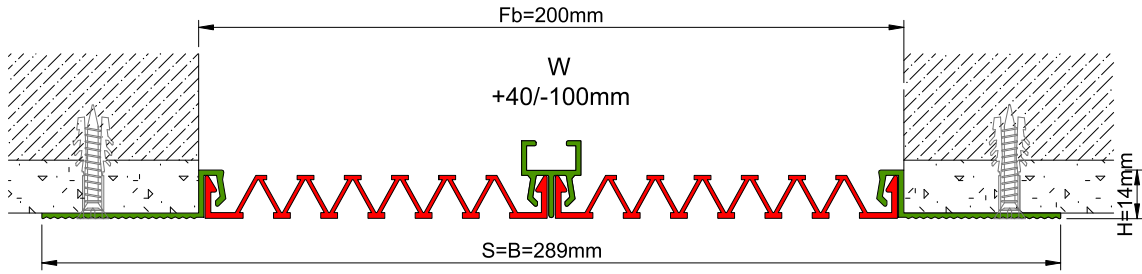

AS U120 surface mounted profile can easily be installed by means of screws to all types of wall & ceiling. Ribbed elastomeric gasket gains the profile a remarkable movement ability and compensates level differences on both sides of the wall. Slide-in gasket system lets the profile to be used at exterior applications as well as interior areas. Profiles up to 150 mm gap are applied with single gasket while the wider ones are with double gaskets joined with a connector profile.

\* Visuals are representative and the profile configuration may differ depending on the characteristics requested.

GASKET COLORS → **BLACK** → GREY → **BEIGE** → Custom Colors available.

LOCATION	MODEL	GAP (Fb) mm	HEIGHT (H) MM	OVERALL WIDTH (B) mm	VISIBLE WIDTH (S) mm	MOVEMENT (W) mm	LOAD CAPACITY	STANDARD LENGTH (mt)
Wall to Wall	AS U120-030	30	15	119	119	+10 / -6	N/A	3
	AS U120-050	50	15	139	139	+20 / -15	N/A	3
	AS U120-080	80	15	169	169	+40 / -30	N/A	3
	AS U120-100	100	15	189	189	+20 / -50	N/A	3
	AS U120-120	120	15	209	209	+60 / -50	N/A	3
	AS U120-150	150	15	239	239	+30 / -80	N/A	3
	AS U120-200	200	15	289	289	+40 / -100	N/A	3
	AS U120-200M	200	15	289	289	+40 / -100	N/A	3

Note: Please ask for different sizes

AS U120 200 H15V

AS U120 200 H15KV

Profil No Profile Number	AS U120 200	AS U120 200 K
Fb (mm)	200	200
H (mm) yaklaşık approx.	15	15
W± (mm) yaklaşık approx.	+40/-100	+40/-100
Renk Color	Alüminyum: Natürel, Fitiller: Siyah, gri,diğer Aluminum: Natural,Inserts:Black,gre,y,others	
Malzeme Material	Alüminyum, EPDM Kauçuk(siyah),Termoplastik Kauçuk (gri ve diğer) Aluminum, EPDM Rubber(black),Thermoplastic Rubber (grey and others)	
Standart Uzunluk Standard Length	3	