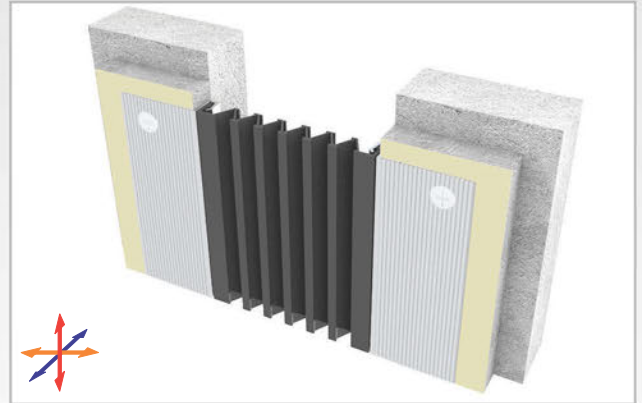

AS U120 surface mounted profile can easily be installed by means of screws to all types of wall & ceiling. Ribbed elastomeric gasket gains the profile a remarkable movement ability and compensates level differences on both sides of the wall. Slide-in gasket system lets the profile to be used at exterior applications as well as interior areas. Profiles up to 150 mm gap are applied with single gasket while the wider ones are with double gaskets joined with a connector profile.

- Application Areas** : Indoor & Outdoor / Wall & Ceiling
- Ideal for** : Shopping Malls, Airports, Residences, Hospitals, Hotels, Commercial & Public Buildings etc.
- Material** : Mill Finish Aluminum (Anodizing optional), EPDM (Only in Black Color) or TPE Gasket
- Aluminum Alloy** : 6063 AA-USA / EN AW 6063
- Optional Supplies** : Fire Barrier, Waterproof EPDM membrane

\* Visuals are representative and the profile configuration may differ depending on the characteristics requested.

GASKET COLORS → **BLACK** → GREY → **BEIGE** → Custom Colors available.

LOCATION	MODEL	GAP (Fb) mm	HEIGHT (H) MM	OVERALL WIDTH (B) mm	VISIBLE WIDTH (S) mm	MOVEMENT (W) mm	LOAD CAPACITY	STANDARD LENGTH (mt)
Wall to Wall	AS U120-030	30	15	119	119	+10 / -6	N/A	3
	AS U120-050	50	15	139	139	+20 / -15	N/A	3
	AS U120-080	80	15	169	169	+40 / -30	N/A	3
	AS U120-100	100	15	189	189	+20 / -50	N/A	3
	AS U120-120	120	15	209	209	+60 / -50	N/A	3
	AS U120-150	150	15	239	239	+30 / -80	N/A	3
	AS U120-200	200	15	289	289	+40 / -100	N/A	3
	AS U120-200M	200	15	289	289	+40 / -100	N/A	3