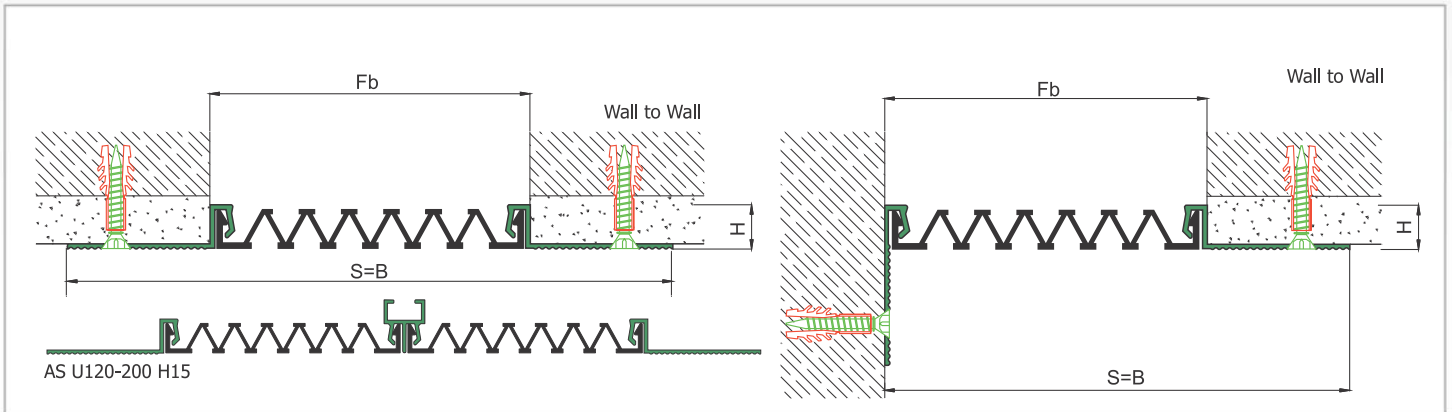

AS U120 surface mounted profile can easily be installed by means of screws to all types of wall & ceiling. Ribbed elastomeric gasket gains the profile a remarkable movement ability and compensates level differences on both sides of the wall. Slide-in gasket system lets the profile to be used at exterior applications as well as interior areas. Profiles up to 150 mm gap are applied with single gasket while the wider ones are with double gaskets joined with a connector profile.

\* Visuals are representative and the profile configuration may differ depending on the characteristics requested.

GASKET COLORS → **BLACK** → GREY → **BEIGE** → Custom Colors available.

LOCATION	MODEL	GAP (Fb) mm	HEIGHT (H) MM	OVERALL WIDTH (B) mm	VISIBLE WIDTH (S) mm	MOVEMENT (W) mm	LOAD CAPACITY	STANDARD LENGTH (mt)
Wall to Wall	AS U120-030	30	15	119	119	+10 / -6	N/A	3
	AS U120-050	50	15	139	139	+20 / -15	N/A	3
	AS U120-080	80	15	169	169	+40 / -30	N/A	3
	AS U120-100	100	15	189	189	+20 / -50	N/A	3
	AS U120-120	120	15	209	209	+60 / -50	N/A	3
	AS U120-150	150	15	239	239	+30 / -80	N/A	3
	AS U120-200	200	15	289	289	+40 / -100	N/A	3
	AS U120-200M	200	15	289	289	+40 / -100	N/A	3

Note: Please ask for different sizes

AS U120 200 H15V

AS U120 200 H15KV

Profil No Profile Number	AS U120 200	AS U120 200 K
Fb (mm)	200	200
H (mm) yaklaşık approx.	15	15
W± (mm) yaklaşık approx.	+40/-100	+40/-100
Renk Color	Alüminyum: Natürel, Fitiller: Siyah, gri,diğer Aluminum: Natural,Inserts:Black,gre,y,others	
Malzeme Material	Alüminyum, EPDM Kauçuk(siyah),Termoplastik Kauçuk (gri ve diğer) Aluminum, EPDM Rubber(black),Thermoplastic Rubber (grey and others)	
Standart Uzunluk Standard Length	3	